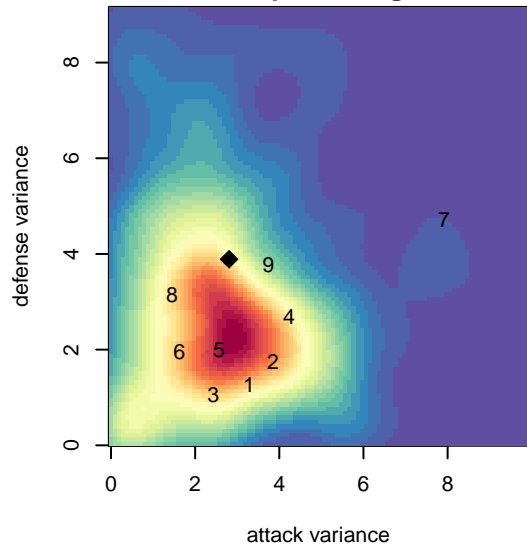

LYS Red B05

Lincoln Youth Soccer
 , OR
 B05 total strength=745
 attack=1.29 defense=0.53
 fall league = PTT B05 Premier White
 spr league = Spr OYS B05 Premier White

alt names used:
 LINCOLN YOUTH SOCCER RED 05 (OR)
 LINCOLN YOUTH SOCCER RED 05
 LYS 05B Red
 LYS 05B Red
 LYS 05B Red

Venues played:
 2016 PCU Summer Classic U12 Silver
 2016 Bend Premier Cup Diego Valeri (Gold) Di
 2016 PTT B05 Premier White
 2016 Spr OYS B05 Premier White
 2016 OYS State Cup B05

LYS Red B05
 Dots are actual minus expected GF (blue circles) and GA (red triangles).
 Blue line is smoothed change in attack strength. Red is smoothed change in defense strength.

**attack and defense variance (black dot)
relative to other teams
and top 10 in region**

**attack and defense rating
relative to others at age
and all opponents in last 13 months**

Performance relative to 13 month average