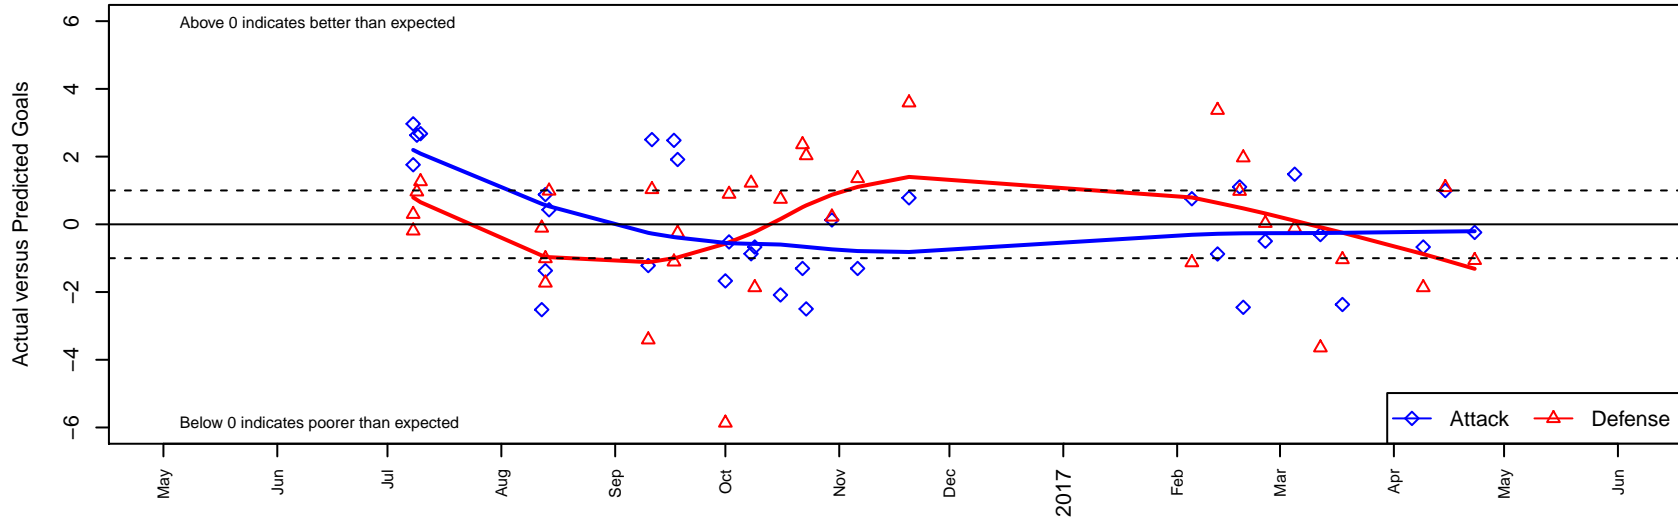

LYS Red B05

Lincoln Youth Soccer
 , OR
 B05 total strength=745
 attack=1.29 defense=0.53
 fall league = PTT B05 Premier White
 spr league = Spr OYS B05 Premier White

alt names used:
 LINCOLN YOUTH SOCCER RED 05 (OR)
 LINCOLN YOUTH SOCCER RED 05
 LYS 05B Red
 LYS 05B Red
 LYS 05B Red

Venues played:
 2016 PCU Summer Classic U12 Silver
 2016 Bend Premier Cup Diego Valeri (Gold) Di
 2016 PTT B05 Premier White
 2016 Spr OYS B05 Premier White
 2016 OYS State Cup B05

LYS Red B05
 Dots are actual minus expected GF (blue circles) and GA (red triangles).
 Blue line is smoothed change in attack strength. Red is smoothed change in defense strength.

**attack and defense variance (black dot)
relative to other teams
and top 10 in region**

**attack and defense rating
relative to others at age
and all opponents in last 13 months**

Performance relative to 13 month average