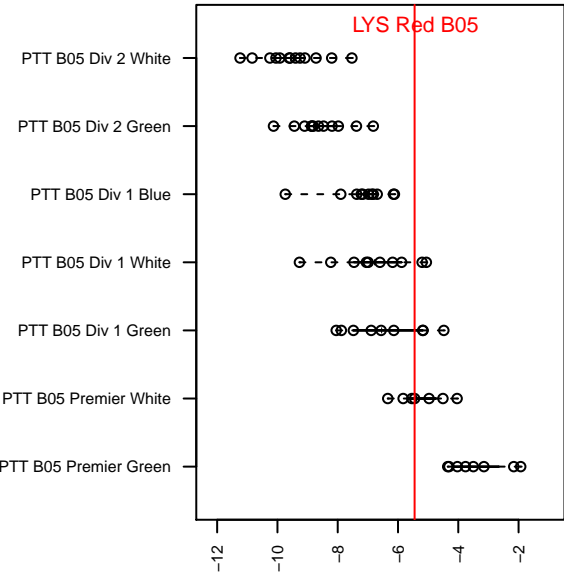

LYS Red B05

Lincoln Youth Soccer
 , OR
 B05 total strength=745
 attack=1.29 defense=0.53
 fall league = PTT B05 Premier White
 spr league = Spr OYS B05 Premier White

alt names used:
 LINCOLN YOUTH SOCCER RED 05 (OR)
 LINCOLN YOUTH SOCCER RED 05
 LYS 05B Red
 LYS 05B Red
 LYS 05B Red

Venues played:
 2016 PCU Summer Classic U12 Silver
 2016 Bend Premier Cup Diego Valeri (Gold) Di
 2016 PTT B05 Premier White
 2016 Spr OYS B05 Premier White
 2016 OYS State Cup B05

LYS Red B05
 Dots are actual minus expected GF (blue circles) and GA (red triangles).
 Blue line is smoothed change in attack strength. Red is smoothed change in defense strength.

**attack and defense variance (black dot)
relative to other teams
and top 10 in region**

**attack and defense rating
relative to others at age
and all opponents in last 13 months**

Performance relative to 13 month average